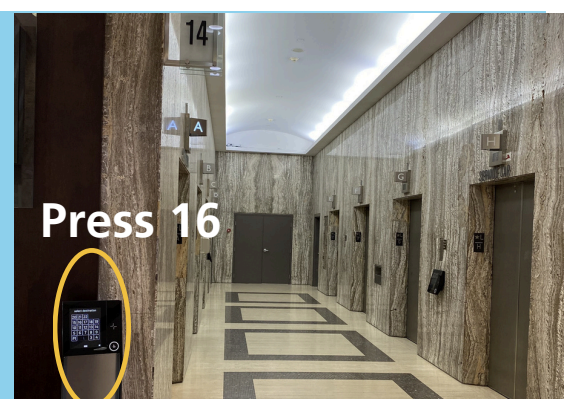

Come out of the Eglinton Subway and cross the street towards the Yonge & Eglinton Centre.

Once you have crossed the street turn left and walk towards the south entrance of the building.

Go in that entrance. It should say 20 Eglinton Tower over the doors.

This photo is what you should see. Our office is between the Royal Bank and the Metro.

Go into the 20 Eglinton Tower.

Select 16 on the touch panel and take the designated elevator to the 16th floor. It will tell you A,B, C or D